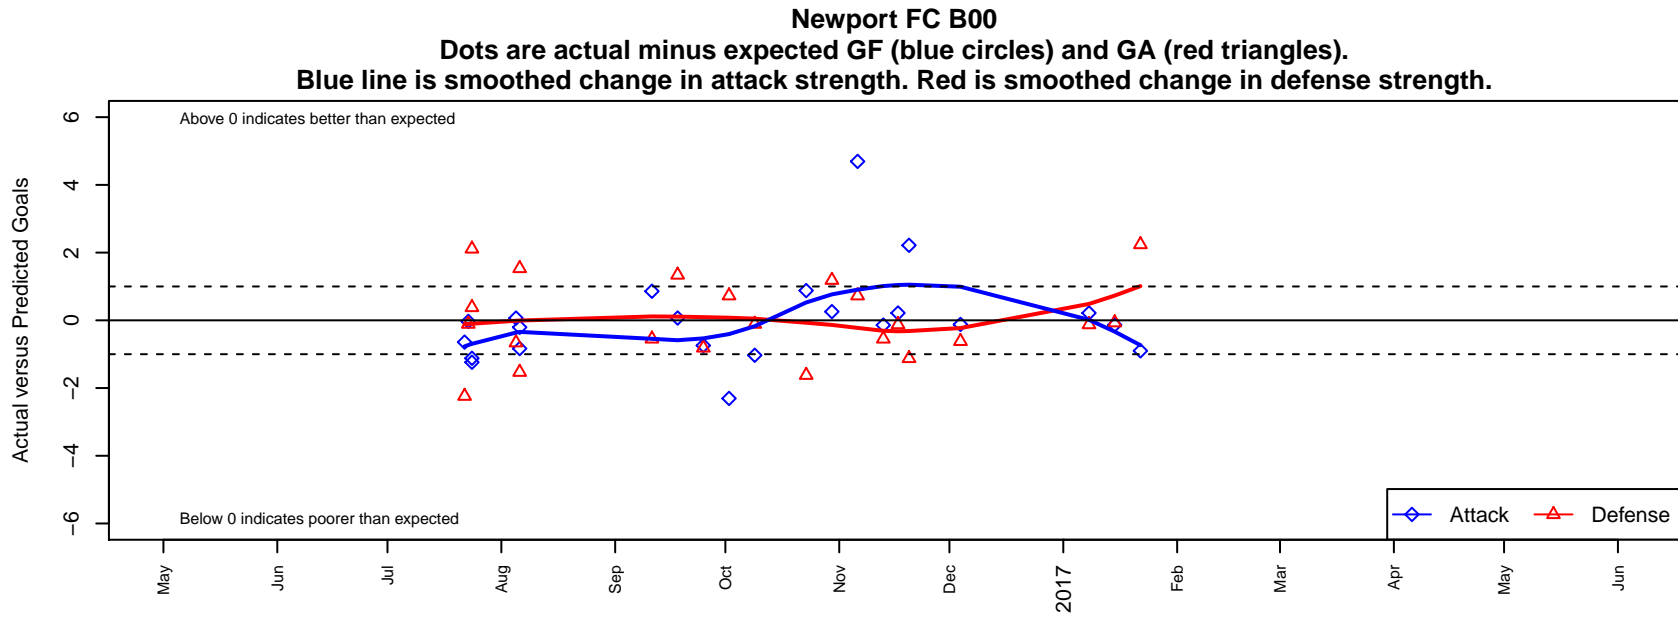

**attack and defense variance (black dot)
relative to other teams
and top 10 in region**

**attack and defense rating
relative to others at age
and all opponents in last 13 months**

Newport FC B00

Newport Youth SC
Bellevue, WA
B00 total strength=1224
attack=5.82 defense=3.24
fall league = NPSL Div 2 (00) U17
notes= Cosmos

alt names used:
Newport FC Cosmos
Newport FC BU00
Newport FC B00

Venues played:
2016 Crossfire Select U17
2016 Eastside FC Cup BU17
2016 NPSL Division 2 (00) U17
2016 Founders Cup B00 Div A