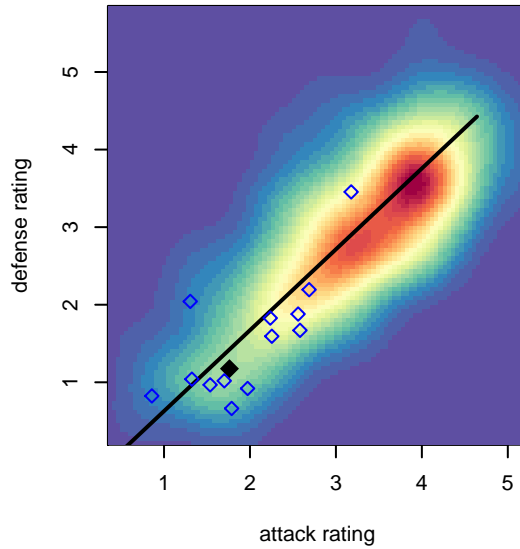

**attack and defense rating
relative to others at age
and all opponents in last 13 months**