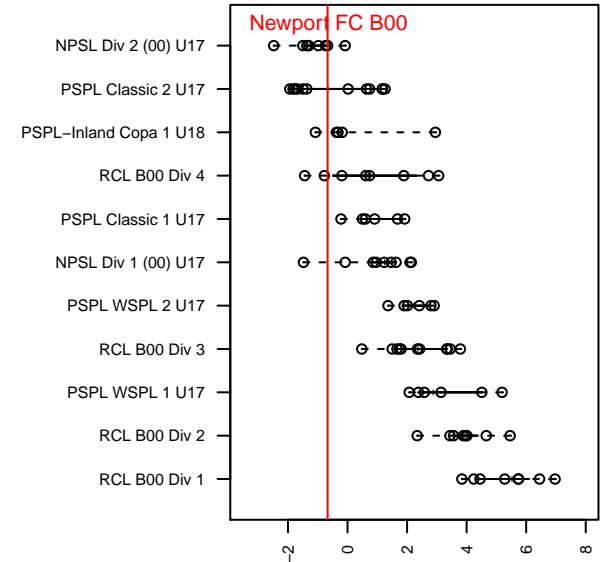

**attack and defense rating
relative to others at age
and all opponents in last 13 months**